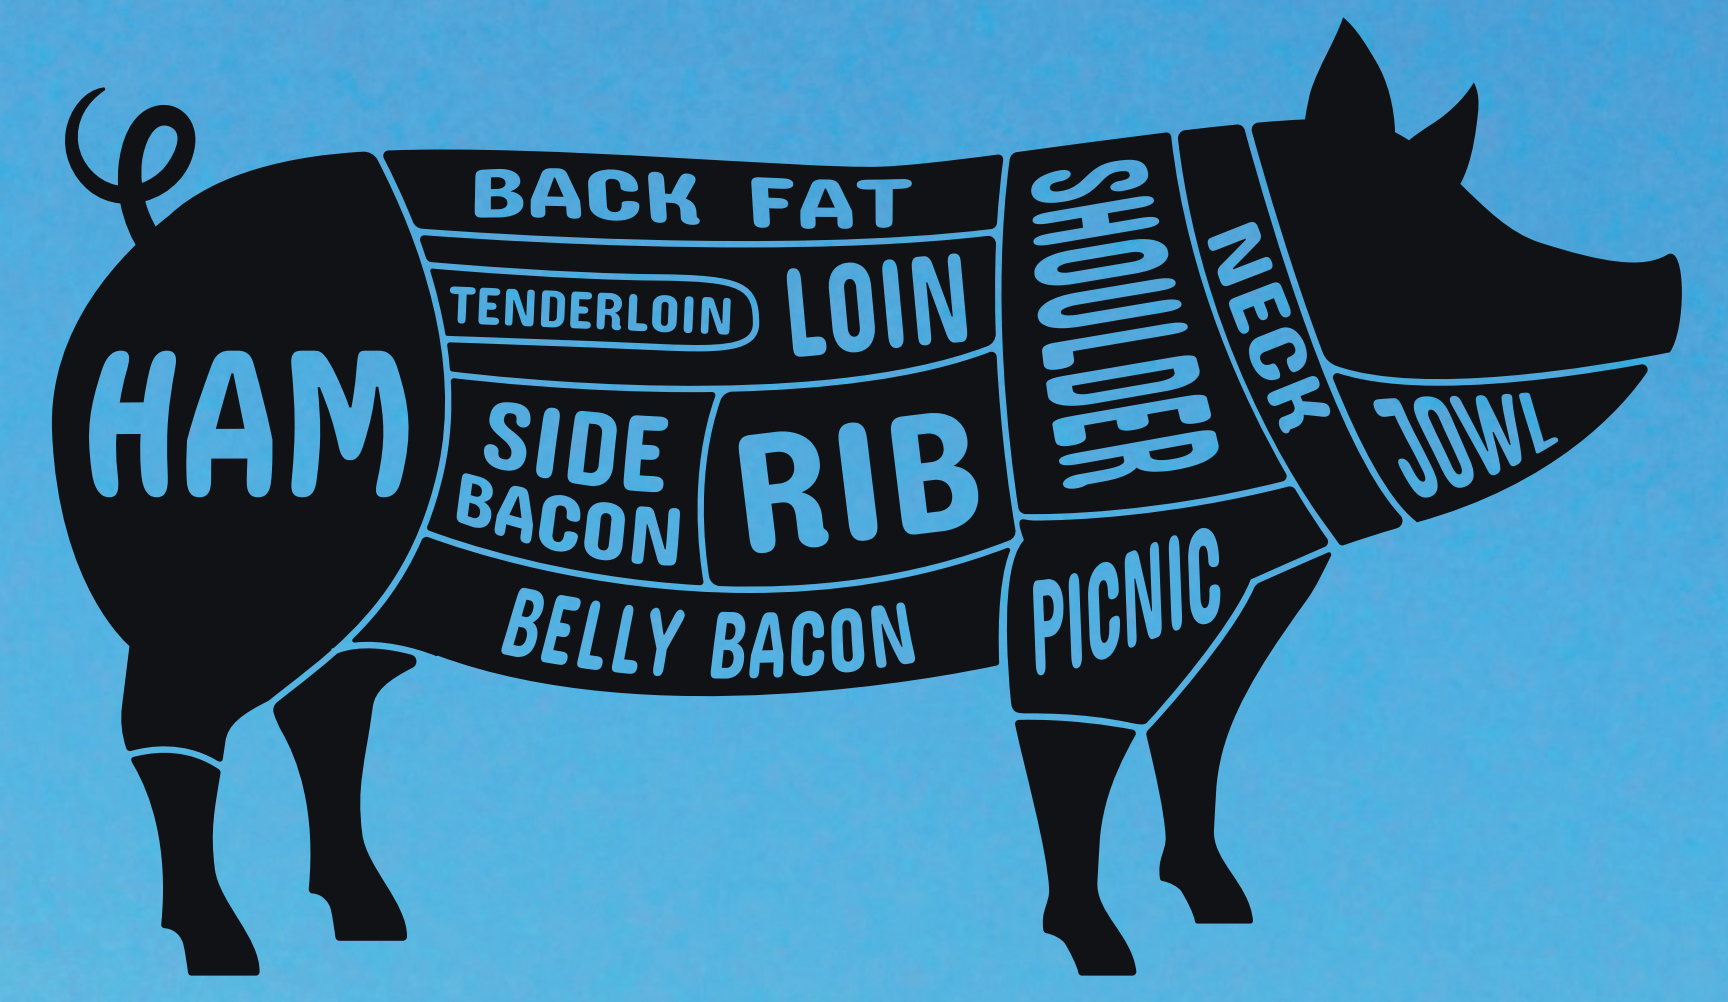

GROWING AND FINISHING

Once swine meet market weight they are sent to the packing plant.