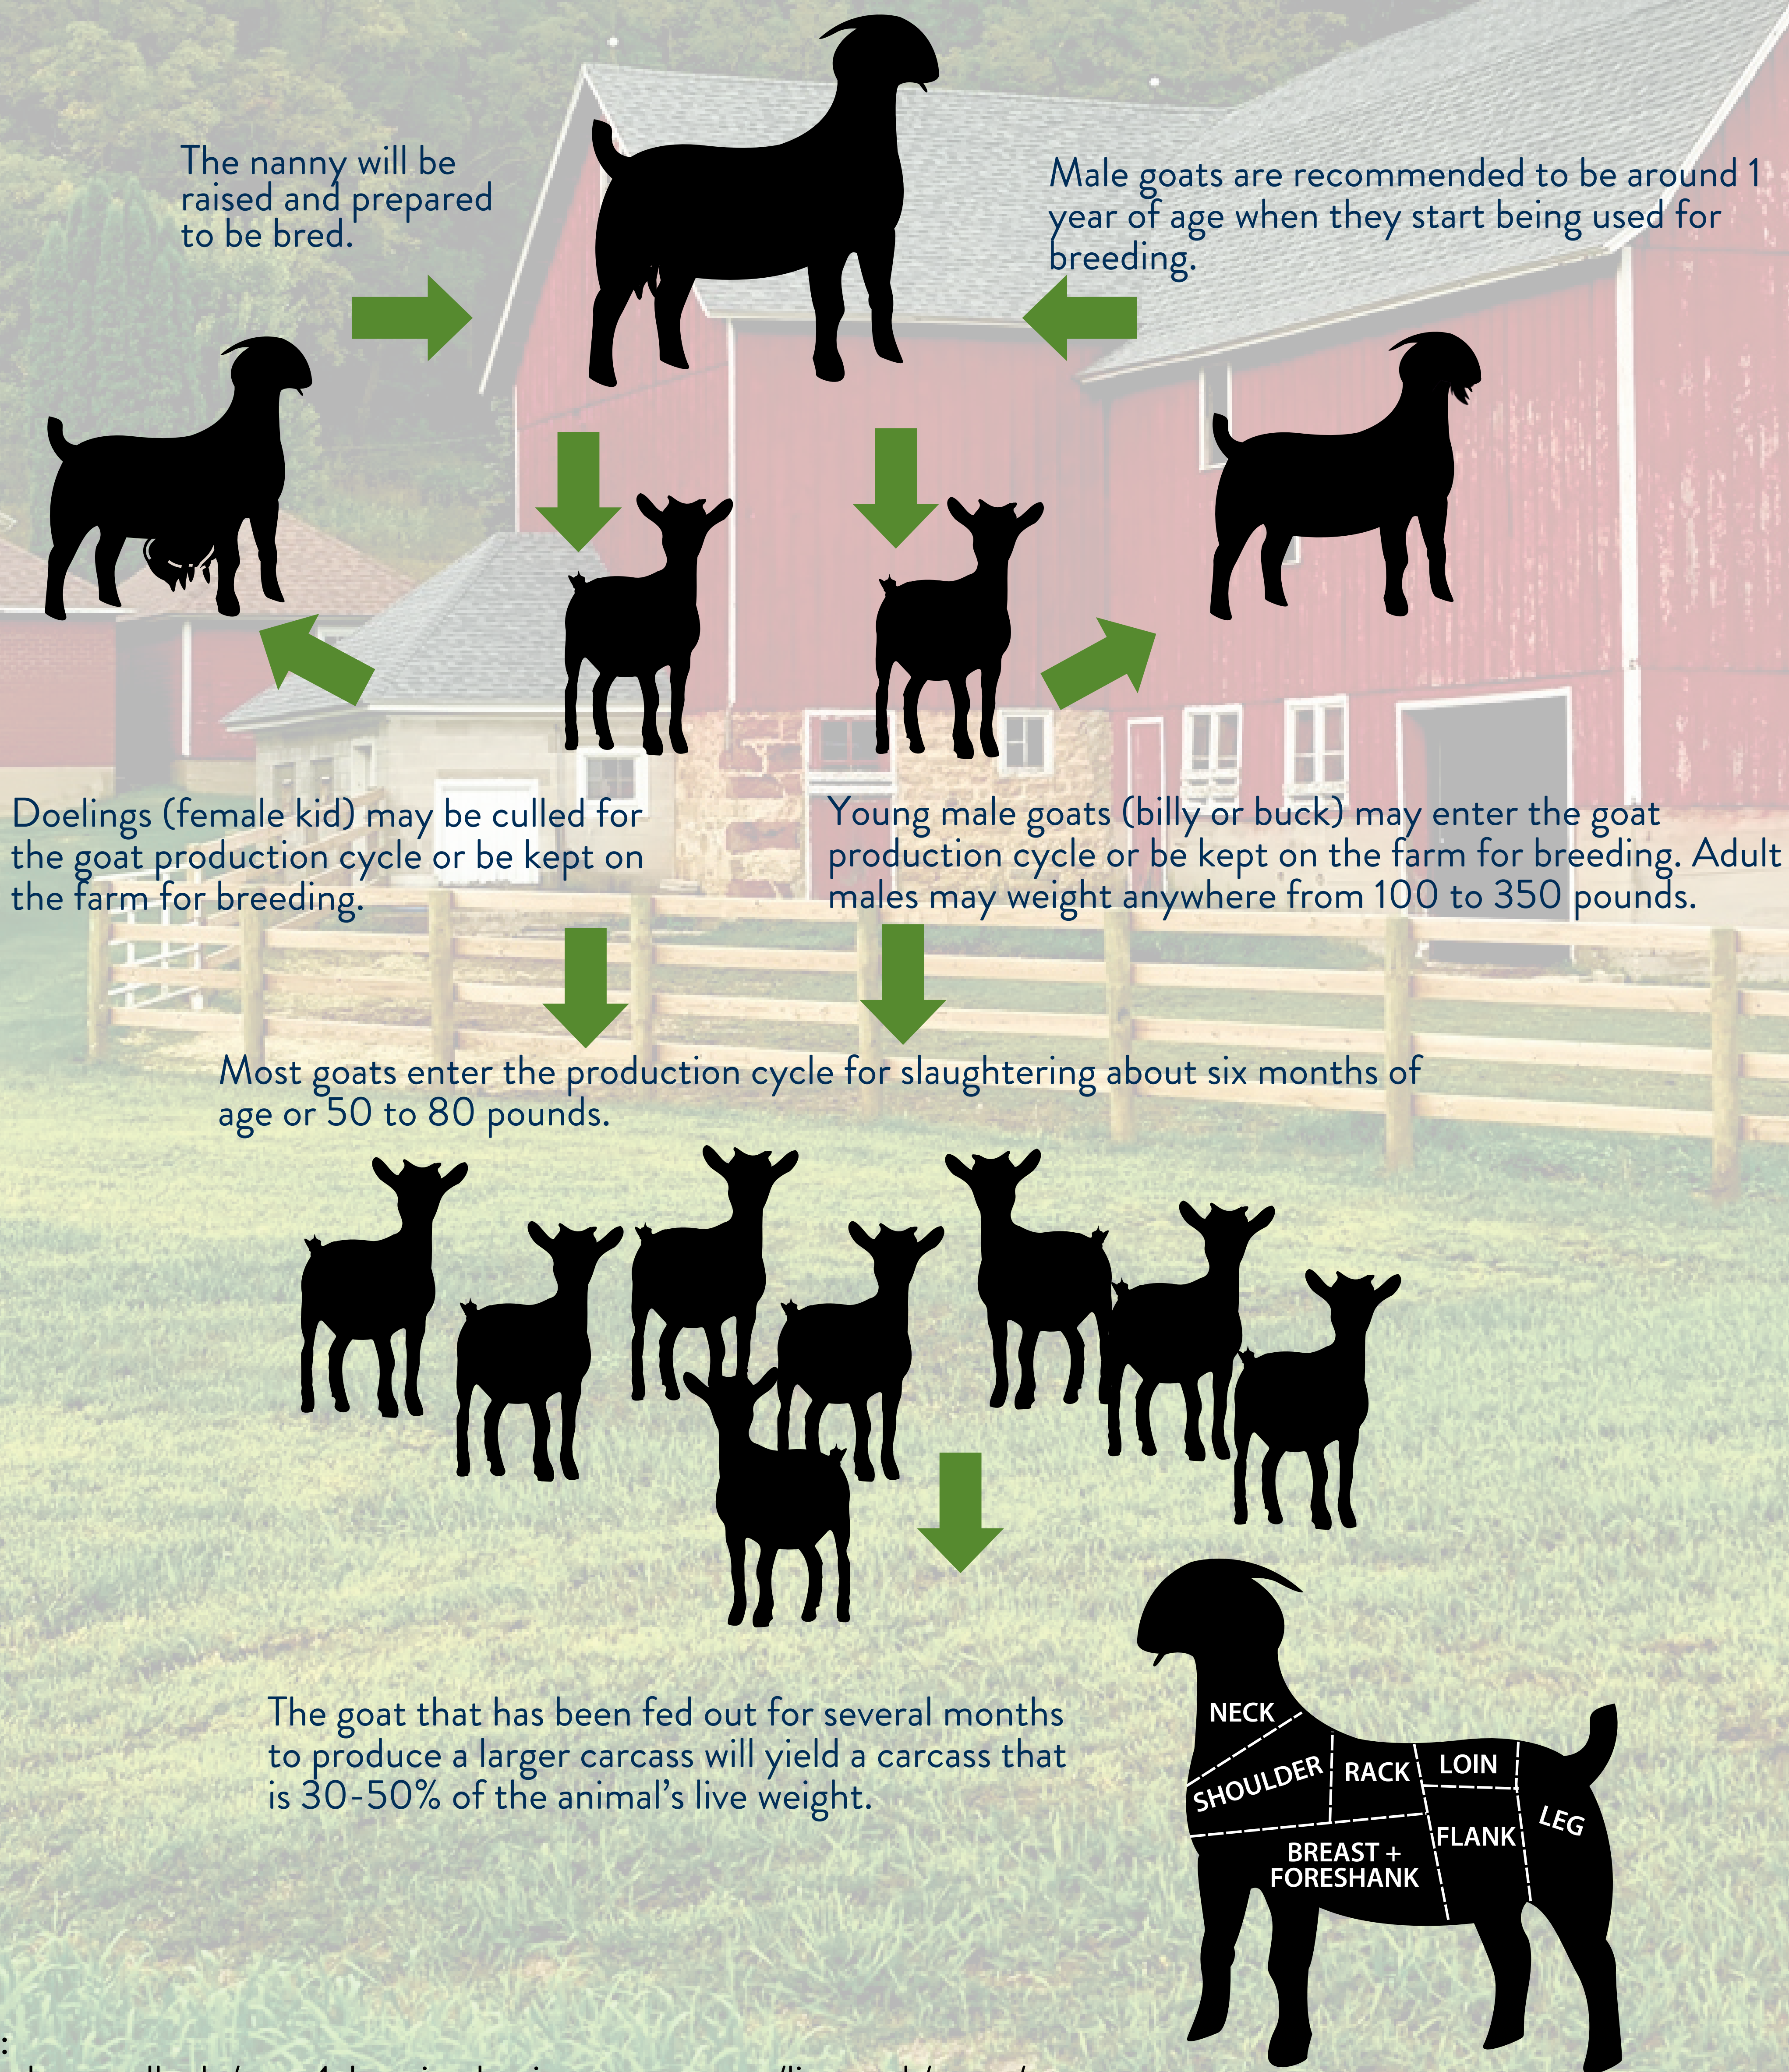

Life Cycle

GOAT

A nanny (female) will give birth to 1 to 3 babies (kids). Gestation (pregnancy) time is 5 months (150 days). A nanny will be bred naturally to a buck/billy or will be artificially inseminated (AI).

Sources:
<https://cals.cornell.edu/nys-4-h-animal-science-programs/livestock/goats/goat-fact-sheets/goat-slaughter>
<https://goats.extension.org/goat-reproduction-puberty-and-sexual-maturity/>
https://www.wifss.ucdavis.edu/wp-content/uploads/2015/FDA/fdacoursefinal1/Goats_Food_Animal_Production.pdf