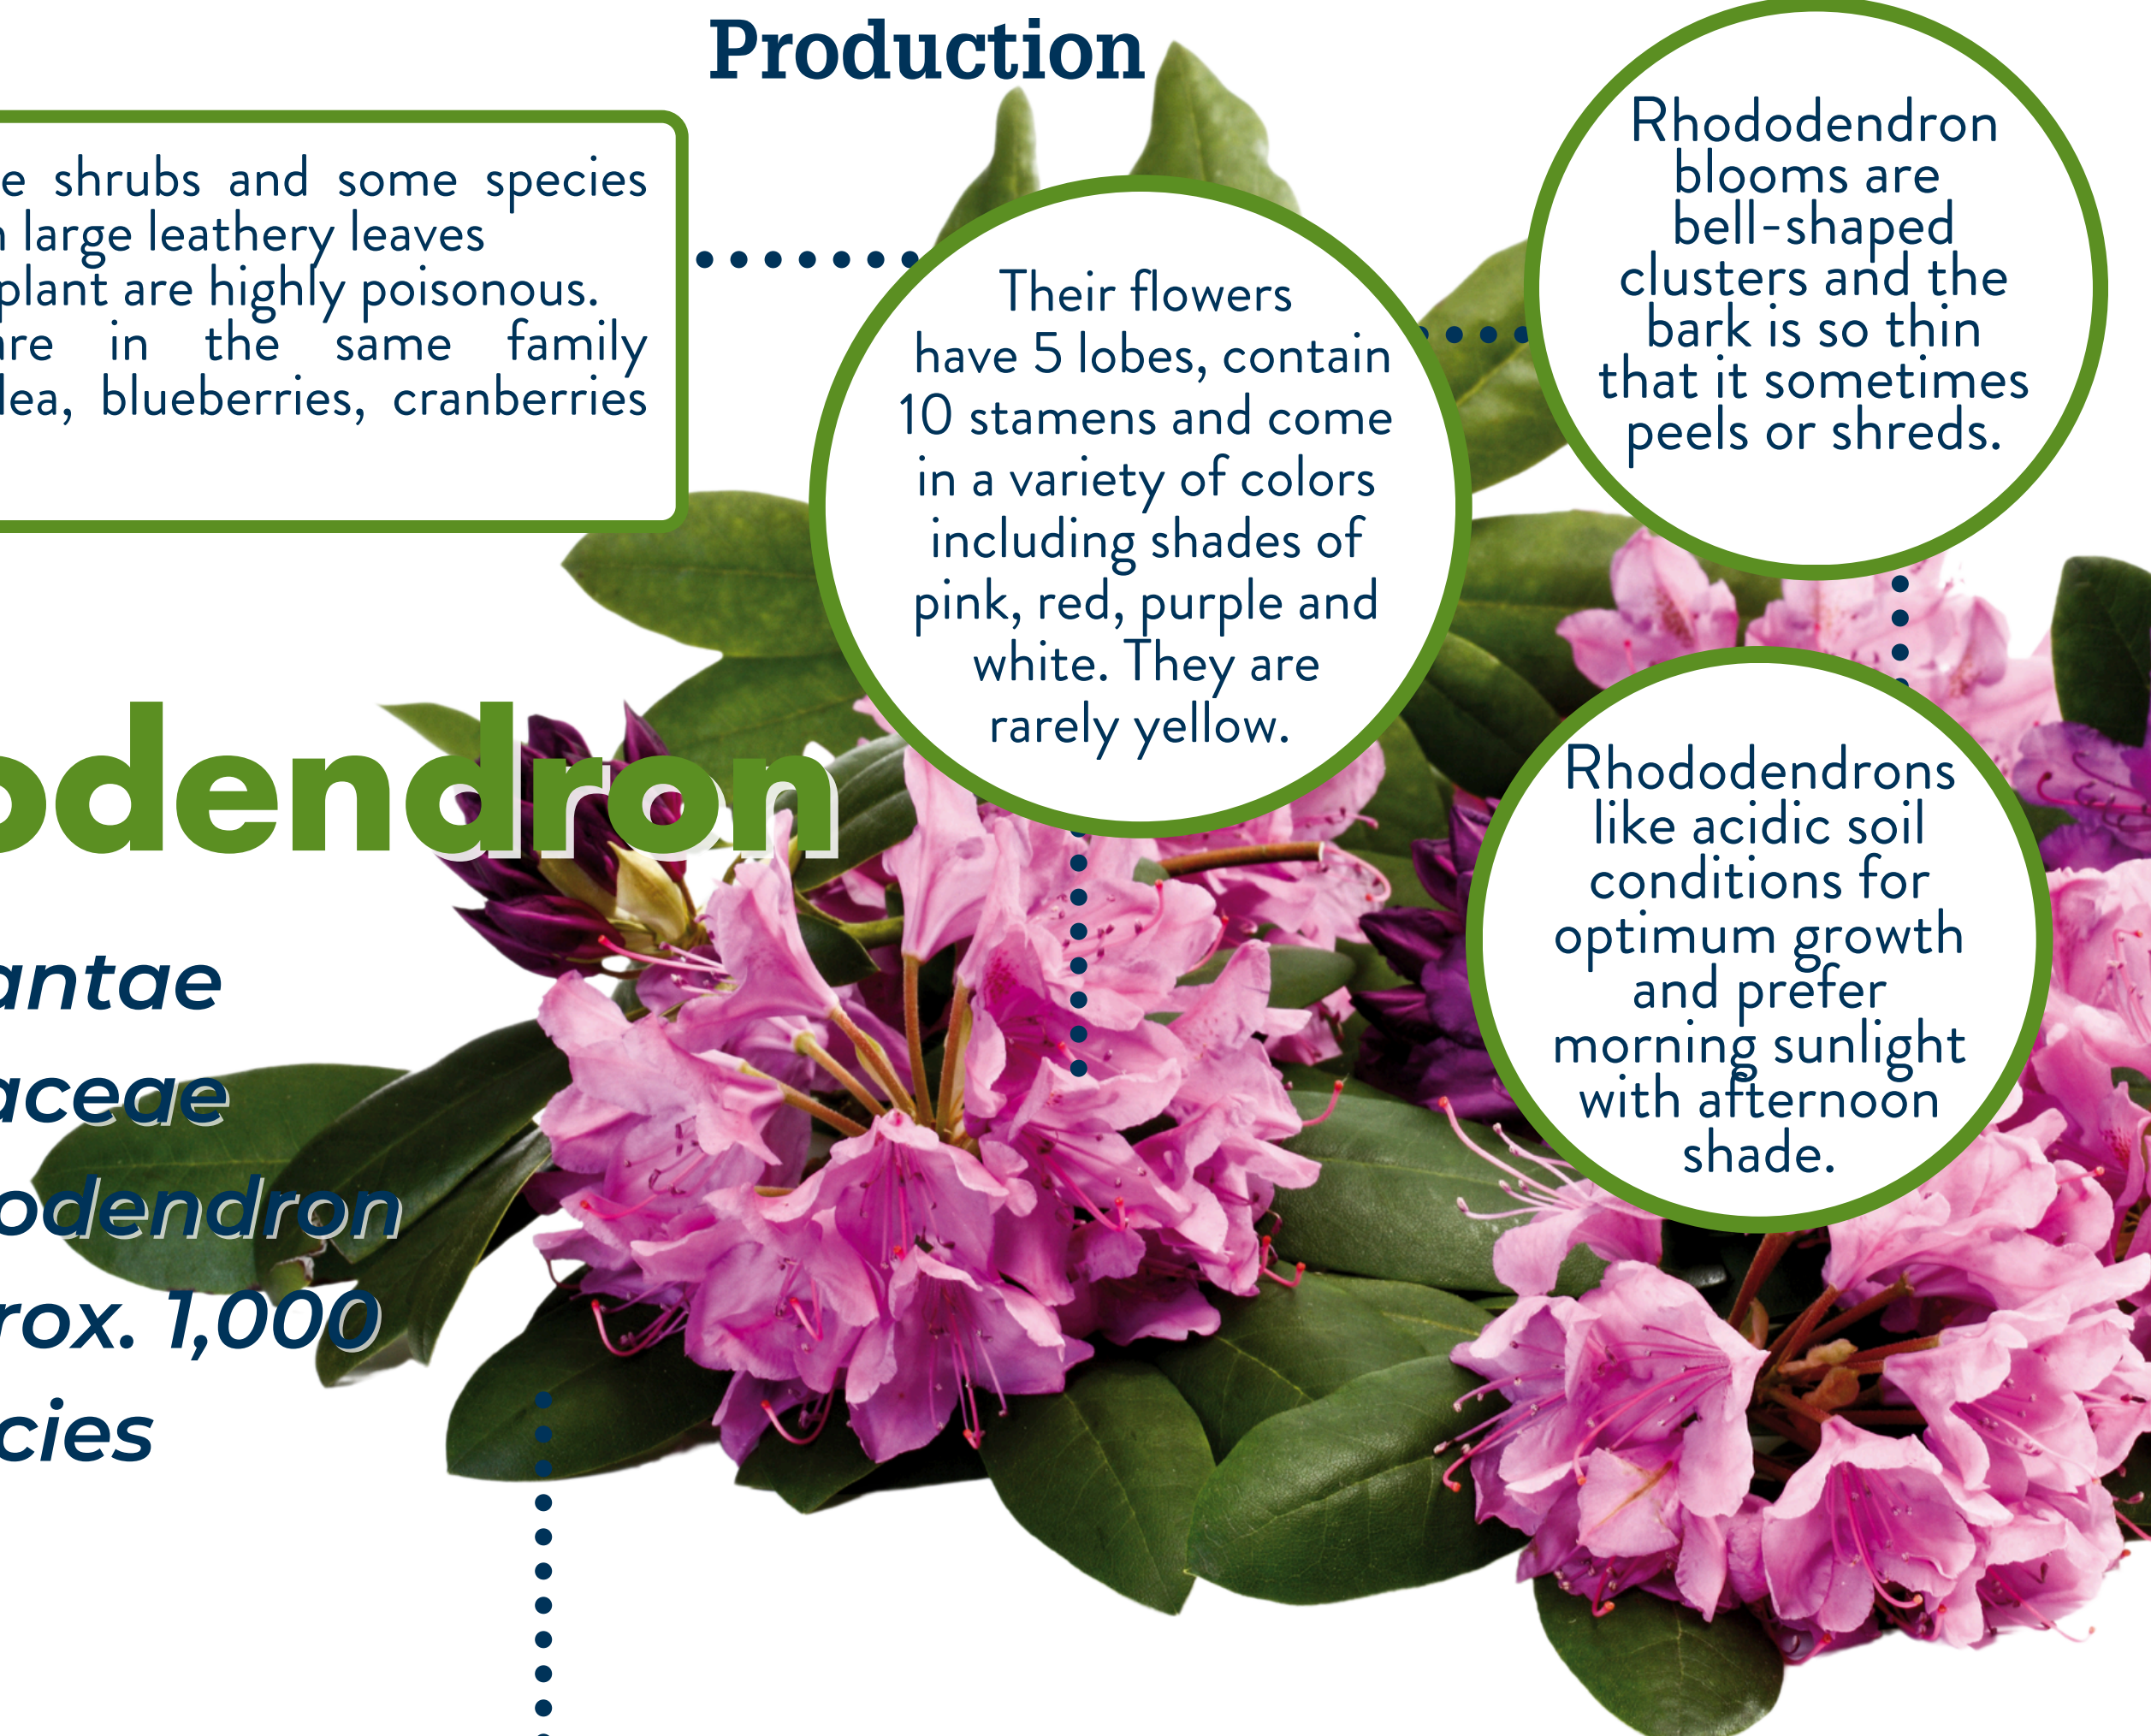

## Production

Their flowers have 5 lobes, contain 10 stamens and come in a variety of colors including shades of pink, red, purple and white. They are rarely yellow.

Rhododendron blooms are bell-shaped clusters and the bark is so thin that it sometimes peels or shreds.

# Rhododendron

**Kingdom:** Plantae

**Family:** Ericaceae

**Genus:** Rhododendron

**Species:** approx. 1,000 different species

## History

- The Rhododendron is derived from the Greek word Rhodo meaning rose and Dendron meaning tree.
- Their species can be found growing in the wild in many parts of the world.
- Evidence shows that they first appeared about 68 million years ago. The earliest fossils, which were leaf imprints in rocks, are from about 50 million years ago.