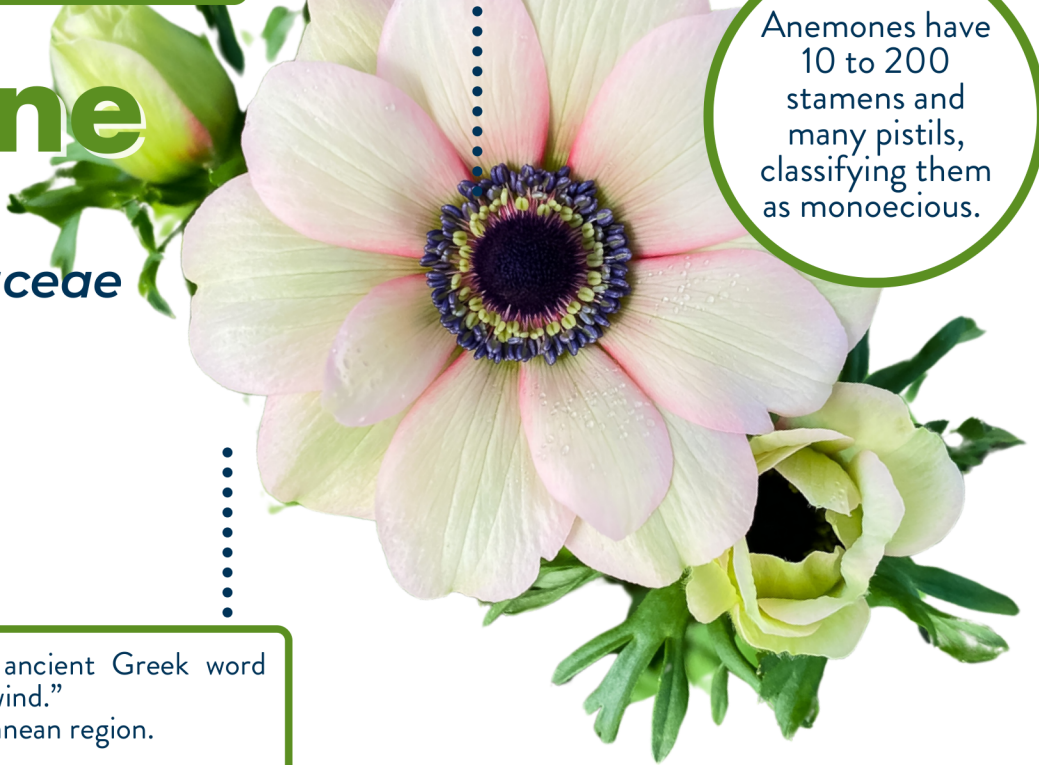

AgBud

A series of horticulture insights

Did you know?

Anemones are not related to the sea, but are a close relative to buttercups.

Overview

- They are also known as the windflower.
- There are approximately 200 species of anemones.
- They have a cup-shaped flower and come in various colors of red, pink, blue, yellow, purple and white.
- Anemone's blooms open during the day and close at night.
- They have potential to be poisonous for both humans and animals.

Production

They are herbaceous perennials that grow from a bulb that is traditionally planted in the fall.

They require well-drained soil.

Anemones have 10 to 200 stamens and many pistils, classifying them as monoecious.

Anemone

Kingdom: *Plantae*

Family: *Ranunculaceae*

Genus: *Anemone*

History

- Anemones trace back to the ancient Greek word "anemos," which translates to "wind."
- They originated in the Mediterranean region.