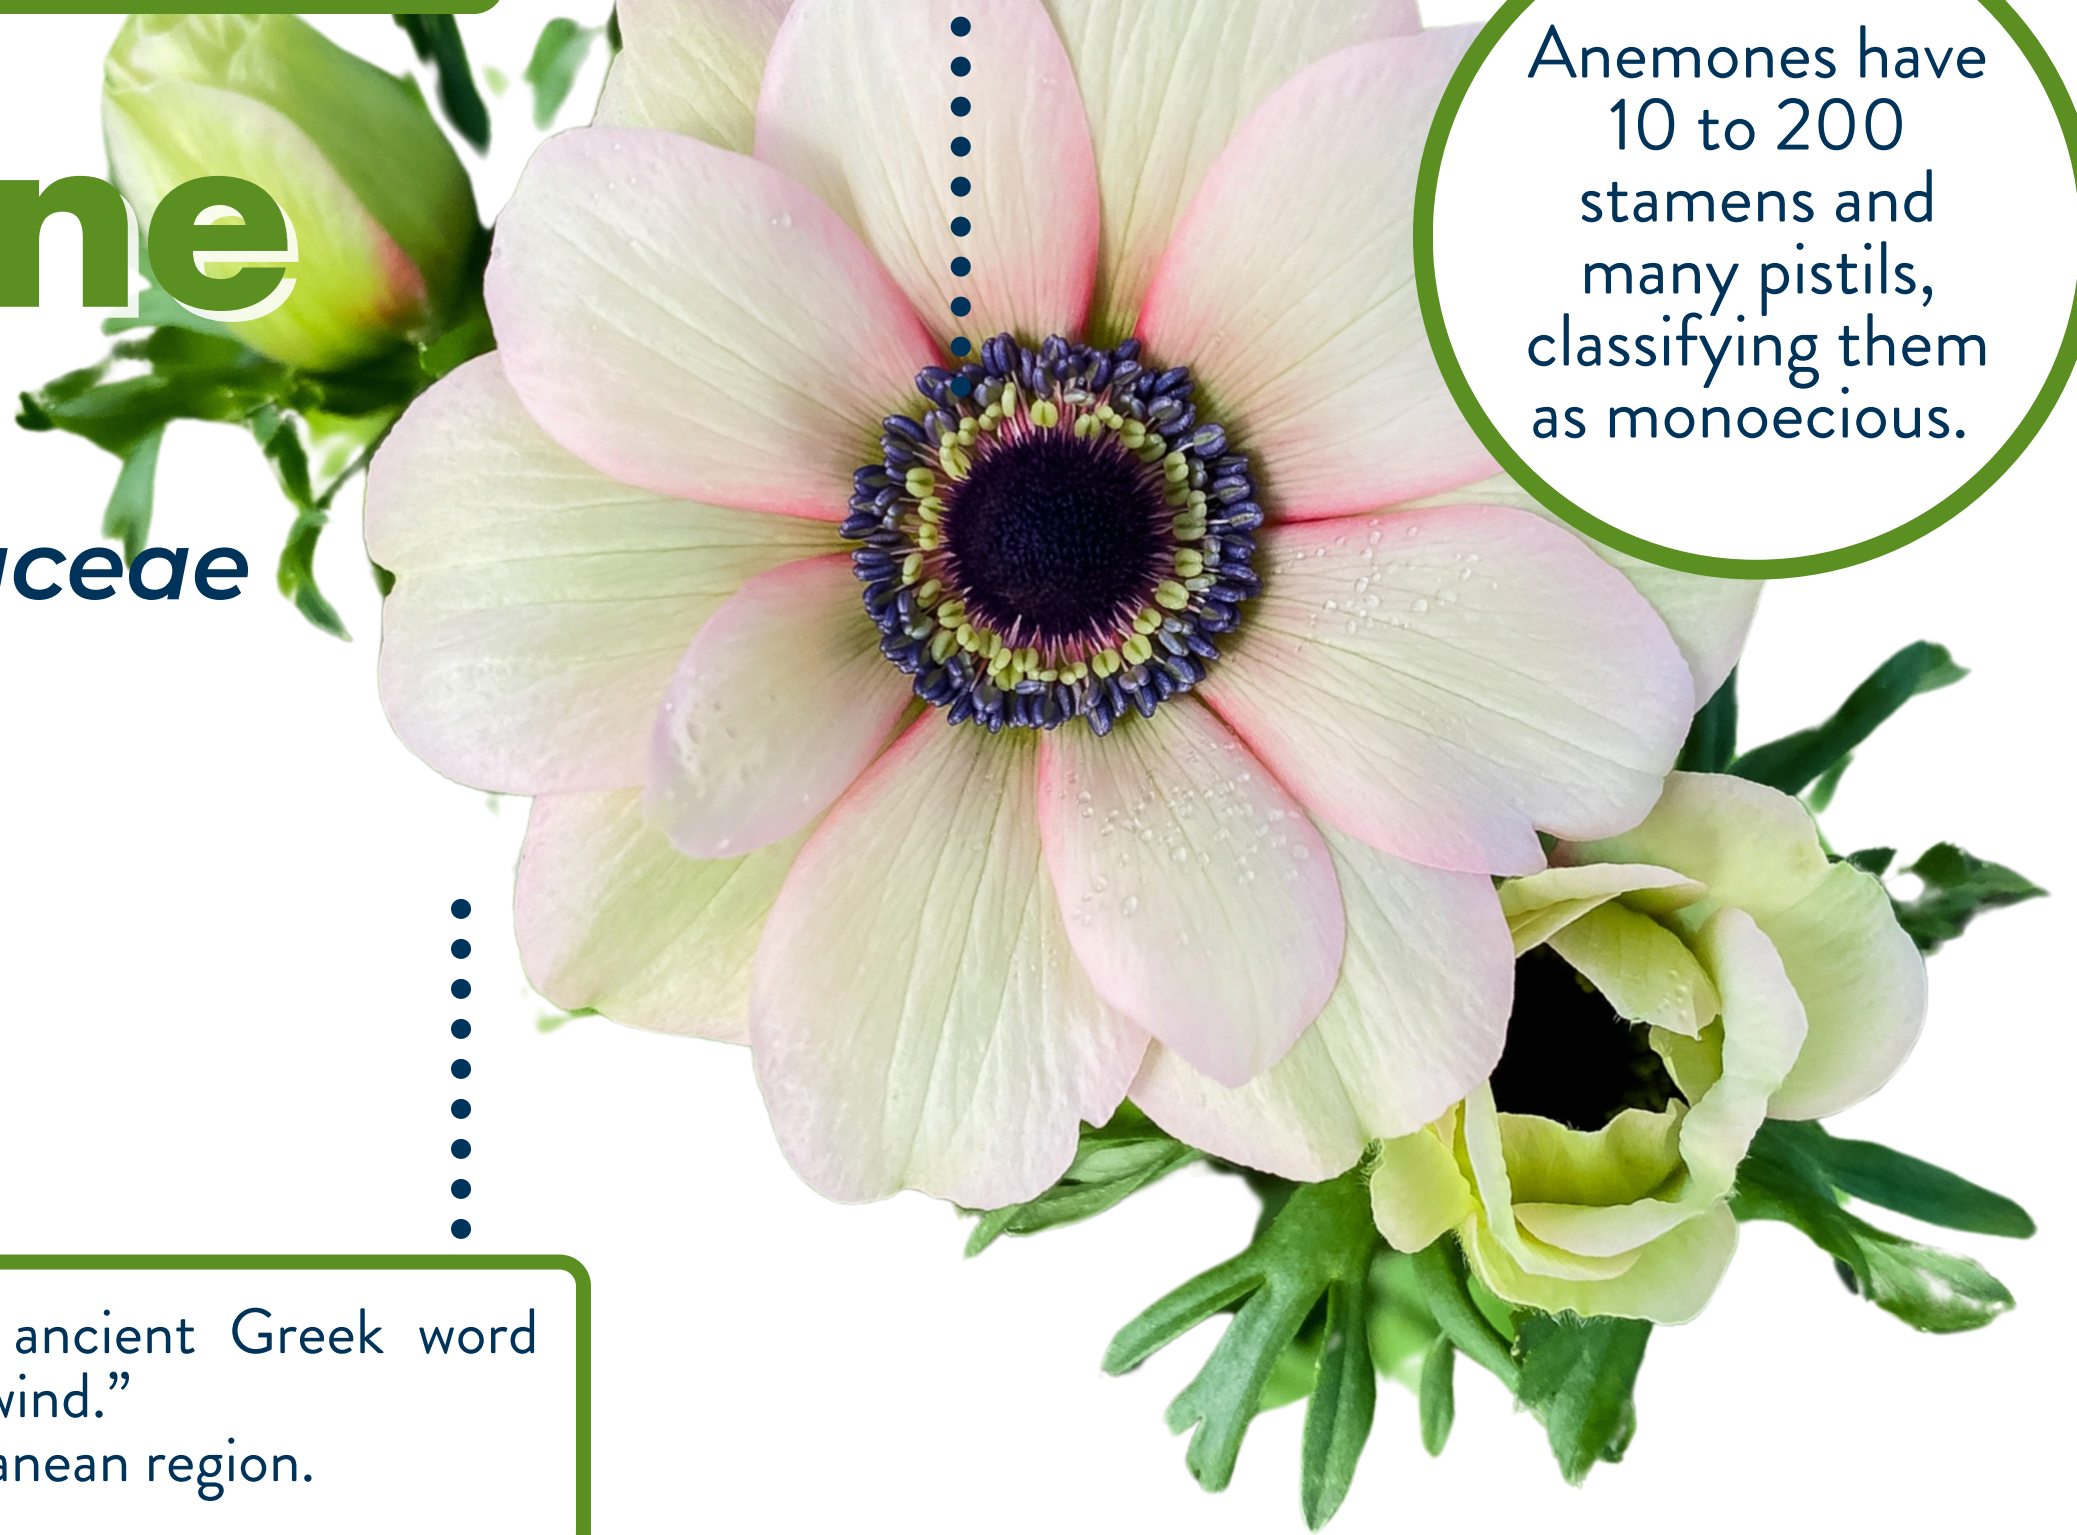

AgBud

A series of horticulture insights

Did you know?

Anemones are not related to the sea, but are a close relative to buttercups.

Overview

- They are also known as the windflower.
- There are approximately 200 species of anemones.
- They have a cup-shaped flower and come in various colors of red, pink, blue, yellow, purple and white.
- Anemone's blooms open during the day and close at night.
- They have potential to be poisonous for both humans and animals.

Anemone

Kingdom: *Plantae*

Family: *Ranunculaceae*

Genus: *Anemone*

History

- Anemones trace back to the ancient Greek word "anemos," which translates to "wind."
- They originated in the Mediterranean region.